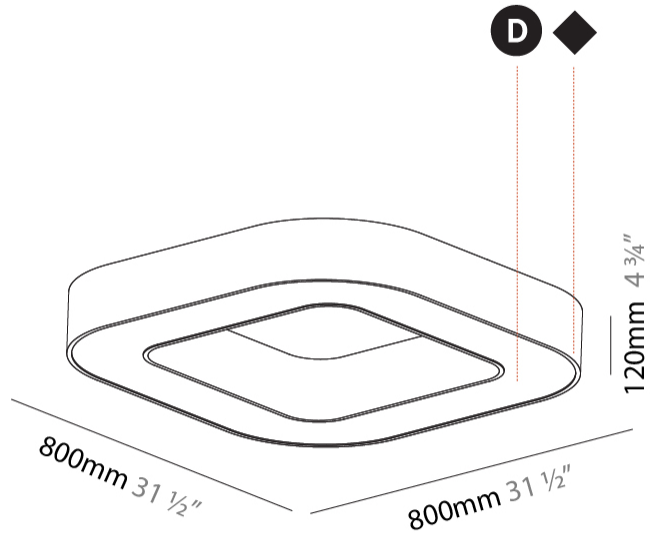

1. To build a product code in our configurator select the specify button on the base model # product page
2. To build a manual product code on this datasheet choose from the options listed below in blue font and add the suffix to the base model #

GENERAL

Series: Glorious
Subseries: Glorious Quantum
Brand: Prolicht
Division: Architectural
Mounting Type: Surface
Mounting Location: Ceiling
Subcategory: Ambient

PHYSICAL

Shape: Square
Length (mm): 800
Length (in): 31 1/2
Width (mm): 800
Width (in): 31 1/2
Height (mm): 120
Height (in): 4 3/4
Light Distribution: Direct
Weight (kg): 9.04
Weight (lbs): 19.92
Diffuser: [PMMA - Opal or Micro-Prism](#)
Fixture Finish: [SSR / BKV / CWI / CRY / HAB / UFT / ITA / RUA / FTG / MYG / LOD / PUS / FRO / FUP / KIA / POP / BLS / SPG / MEY / GOH / GUM / CHC / COM / ABZ / JAG / OBR / MOS / ROR](#)
Fixture Material: Aluminum

ELECTRICAL

Lamp Type: LED (Zhaga Standard)
Input Wattage (W): 40
Total Output Wattage (W): 32 / 25.6 (3500K)
Dimming: [Non-Dimming / Phase Dimming (120Vac only) / 0-10V Dimming](#)
Driver Included: Yes
Driver Location: Integrated
Driver Type: Constant Current - 120 / 277Vac
Driver Class: Class 2
Input Voltage (V): 120 - 277
Constant Current (MA): 350 / 800 (3500K)

LED

[Color Temperature (°K): 3000 / 3500 / 4000](#)
Max. Delivered Lumen (lm): 3690 / 3822 / 3900
CRI: >80 CRI
Efficiency (%): 65
Lamp Life (hrs): 50000

OPTICAL

RATINGS AND CERTIFICATIONS

Certified By: Certified for North American Standards
IP rating: IP20