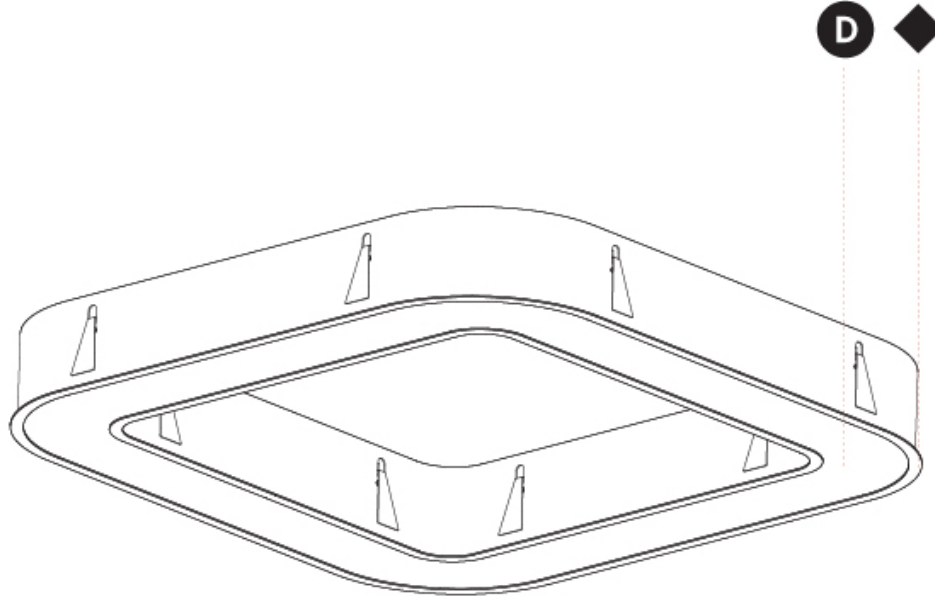

GLORIOUS QUANTUM SURFACE

A32953-

PROJECT _____

TYPE _____

SPECIFIER _____

QUANTITY _____

DATE _____

A